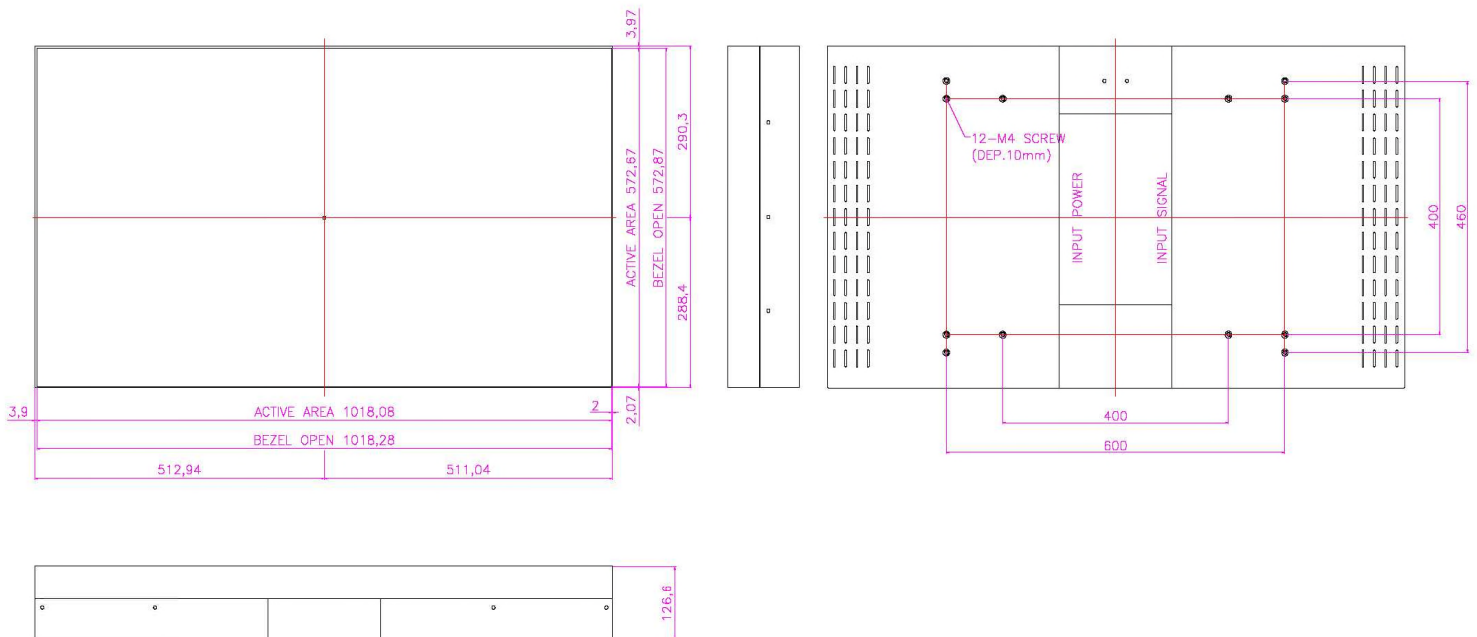

Mechanical Drawing

* Specifications are subject to change without notice.

* Drawing is subject to change according to the specification

<http://www.edvision.co.kr>