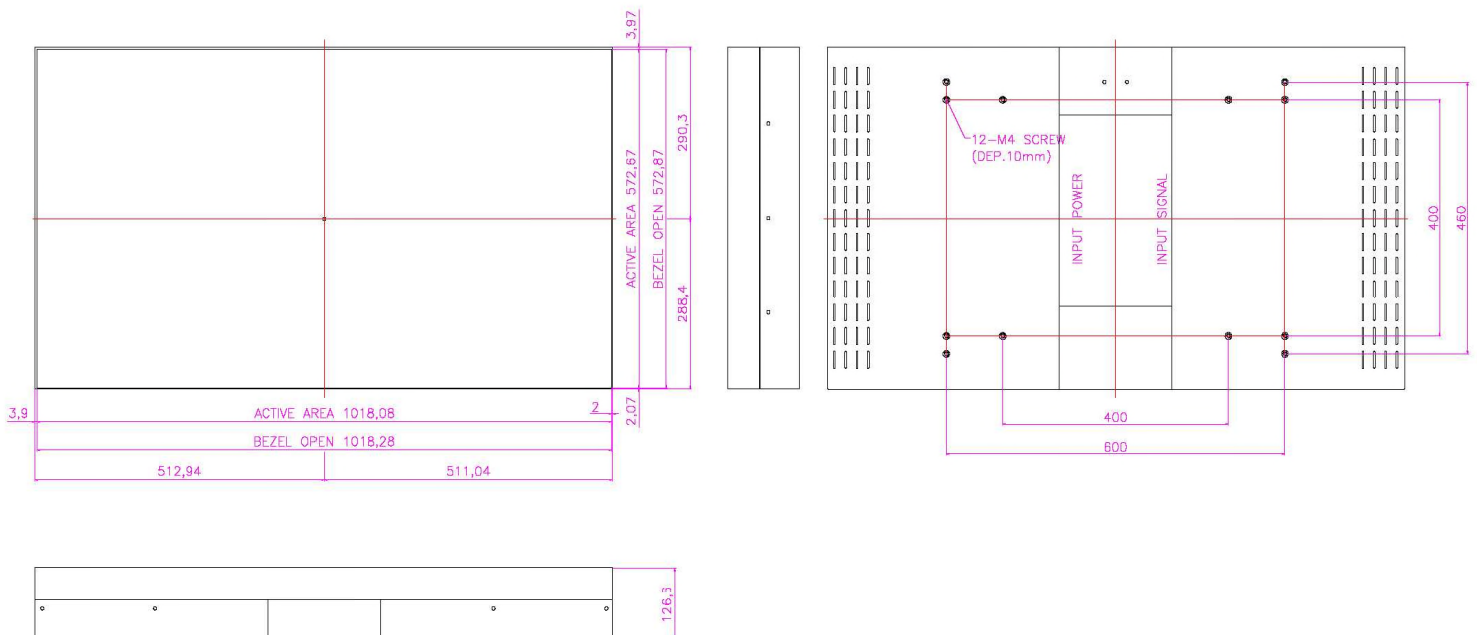

## Specification

<b>Model Name</b>	VD-W4614LC
Size	46 inch Wide
Active Area(mm)	1018.08(H) X 572.67 (V)
Pixel Pitch(mm)	0.53025(H) x 0.53025(V)
Resolution	1920(H) X 1080(V)
Video Wall Seam	5.9 mm ( Active to Active)
Contrast Ratio	3500 : 1 (Typ)
Display Color	16.7 M
Brightness(cd/m <sup>2</sup> )	700 (Typ)
Viewing Angle (L/R/U/D)	89 / 89 / 89 / 89
Signal Connector	VB-801 (RGB,DVI in&out, RS232 in&out)
Optional Signal Connector	-
Power Source	AC 110~220V
Power Consumption	T B D
Power Management	VESA DPMS Compliant
Plug & Play	VESA DDC 1/2B
Product weight	TBD
Packing Information	TBD

**MODEL :** VL-W4614LC

**VD :** EDVISION Video Wall Series

**W461 :** 46 inch Wide

**4 :** According to the specification

**L :** LED (L)

**C :** Chassi (C)

## Mechanical Drawing

\* Specifications are subject to change without notice.

\* Drawing is subject to change according to the specification

<http://www.edvision.co.kr>